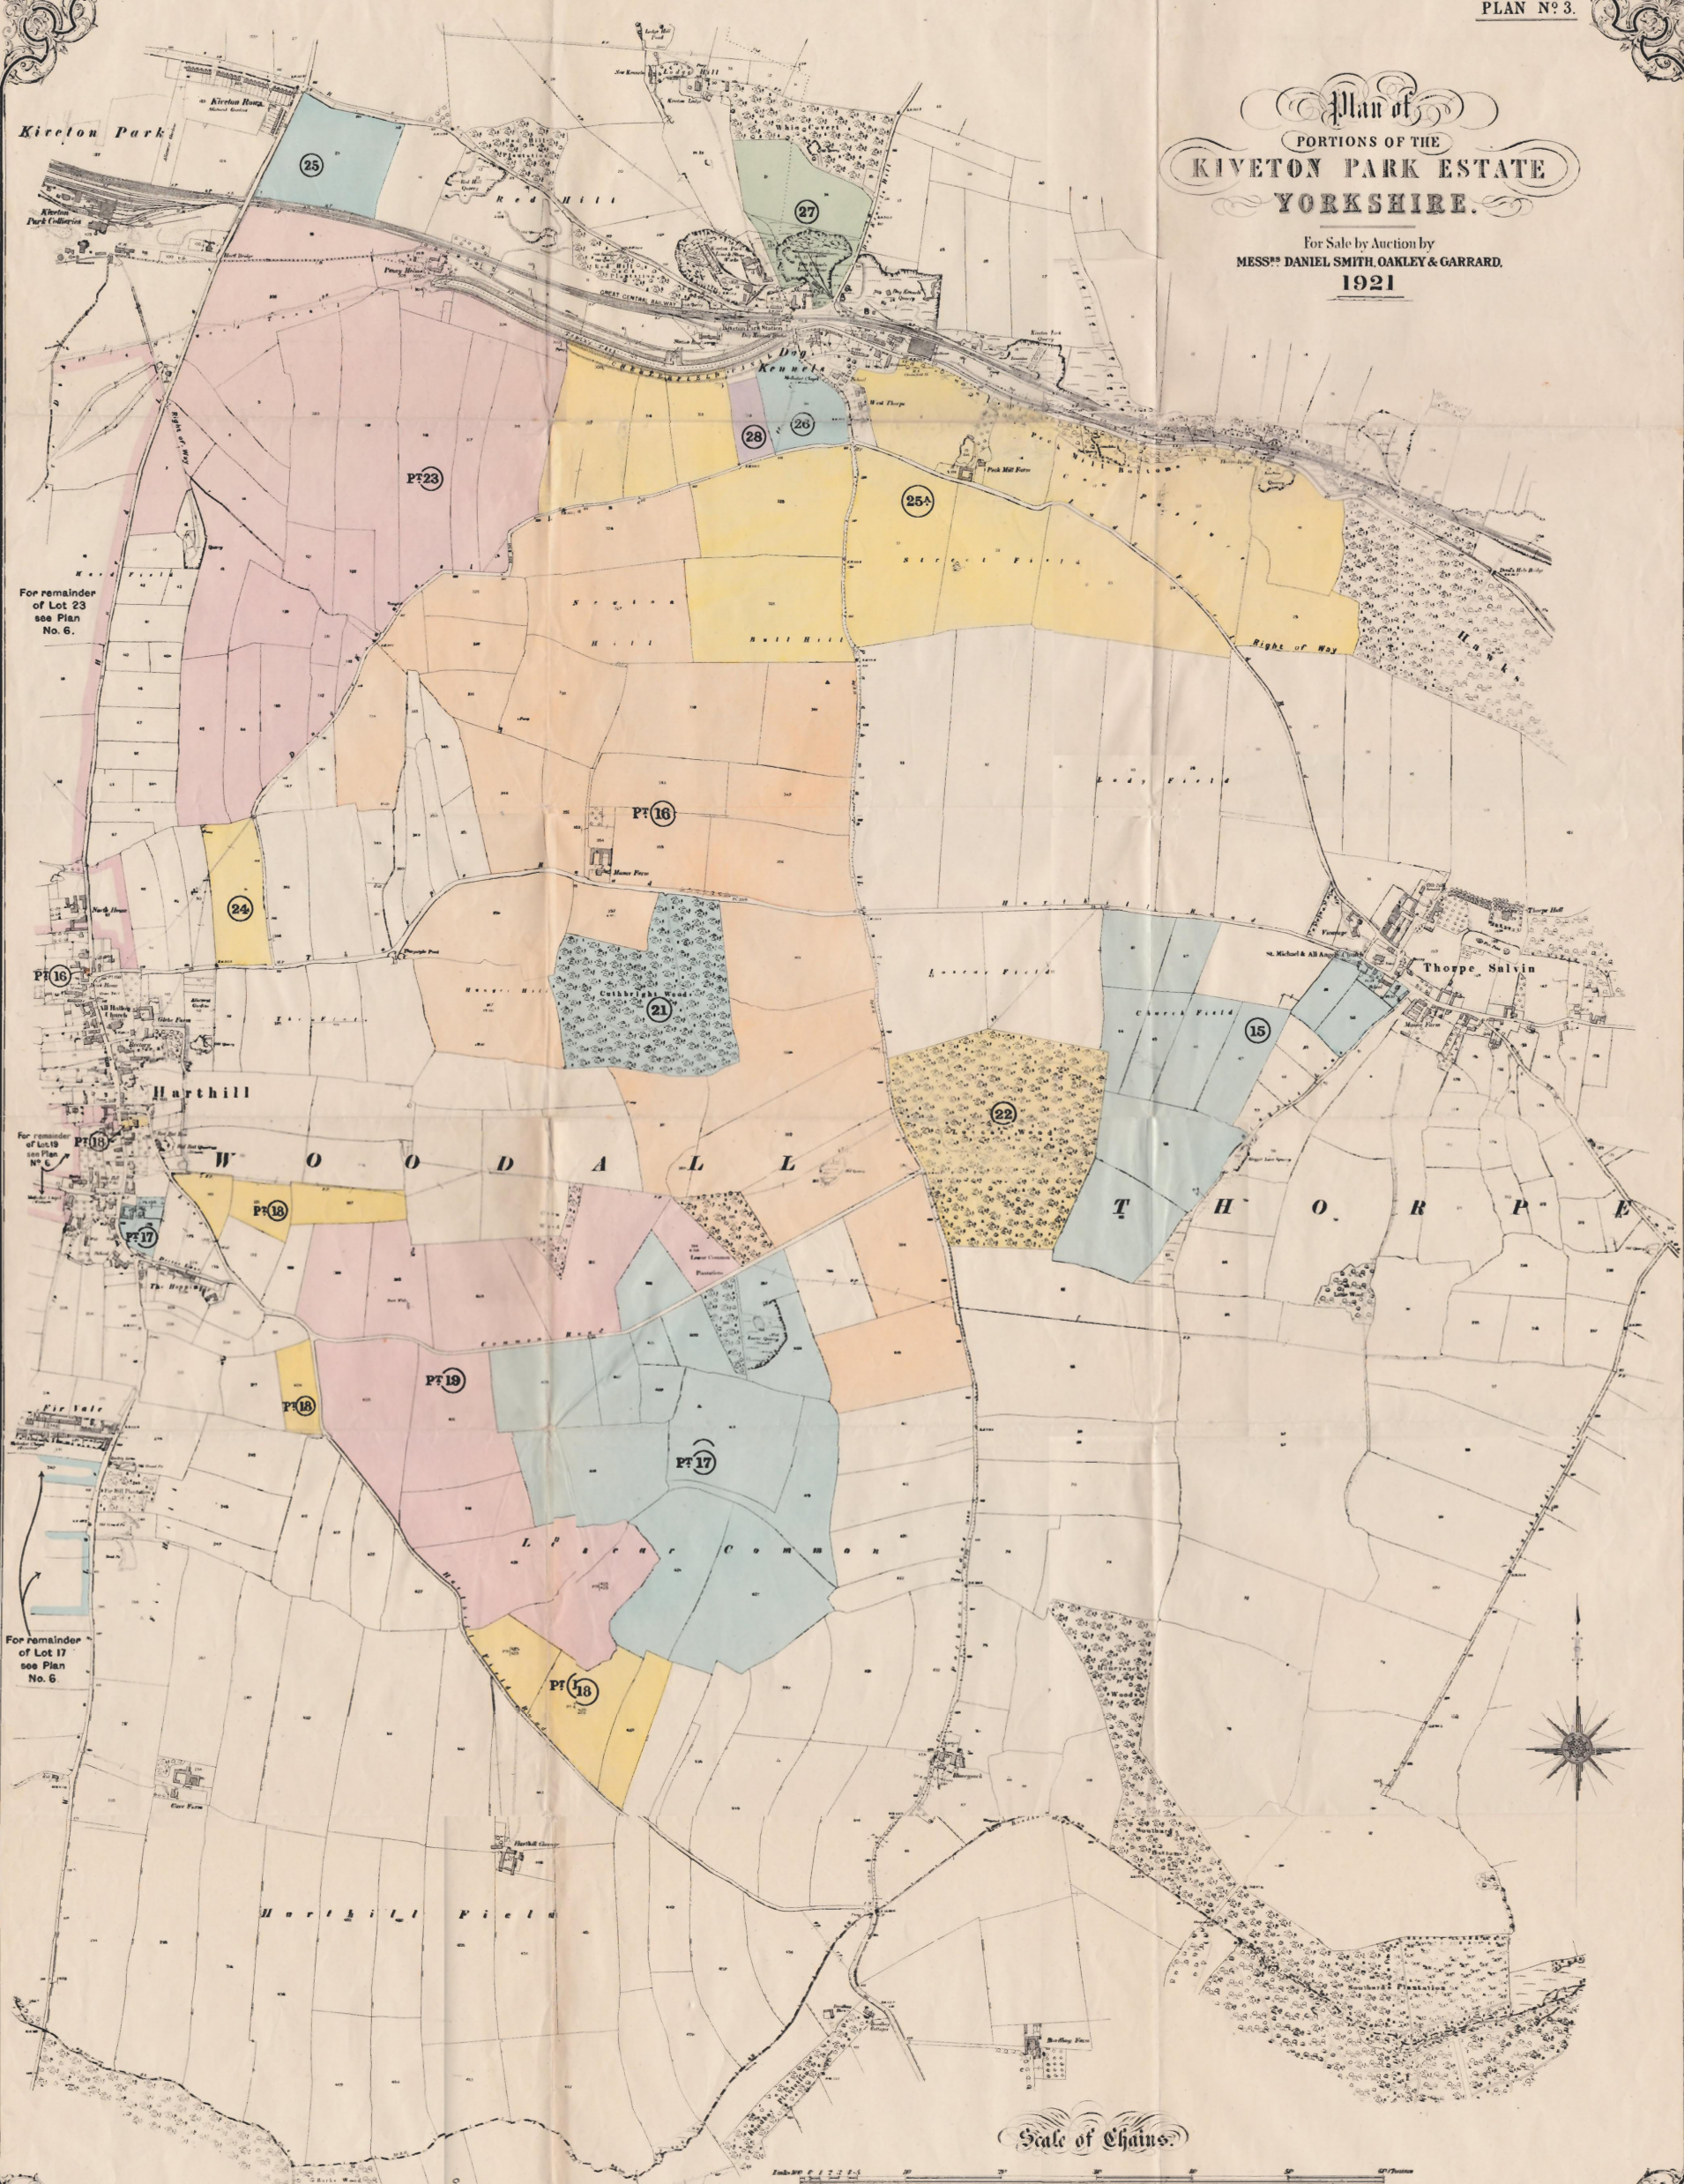

Plan of PORTIONS OF THE KIVETON PARK ESTATE YORKSHIRE.

For Sale by Auction by
MESSRS DANIEL SMITH, OAKLEY & GARRARD,
1921

For remainder
of Lot 23
see Plan
No. 6.

For remainder
of Lot 19
see Plan
No. 6.

For remainder
of Lot 17
see Plan
No. 6.

Scale of Chains.